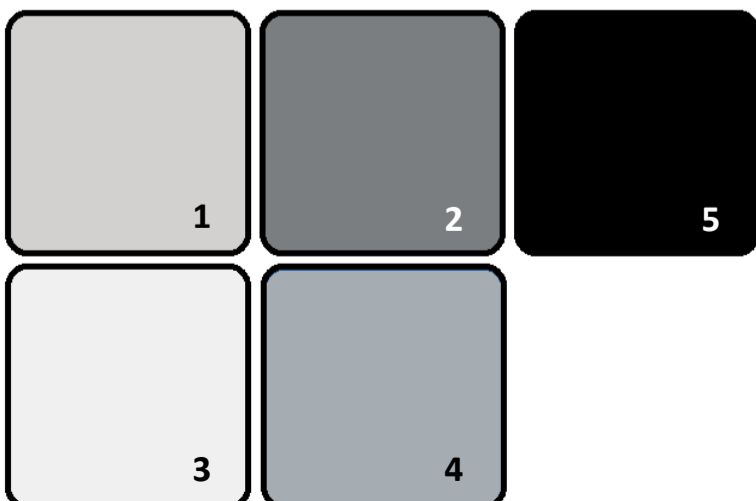

PACE

Inflatable Boats

Colour Options

HeyTex[®] PVC

Achilles[®] Hypalon

SeaTeak[®] EVA Flooring

Seat Cushion Fabric

Powder coat