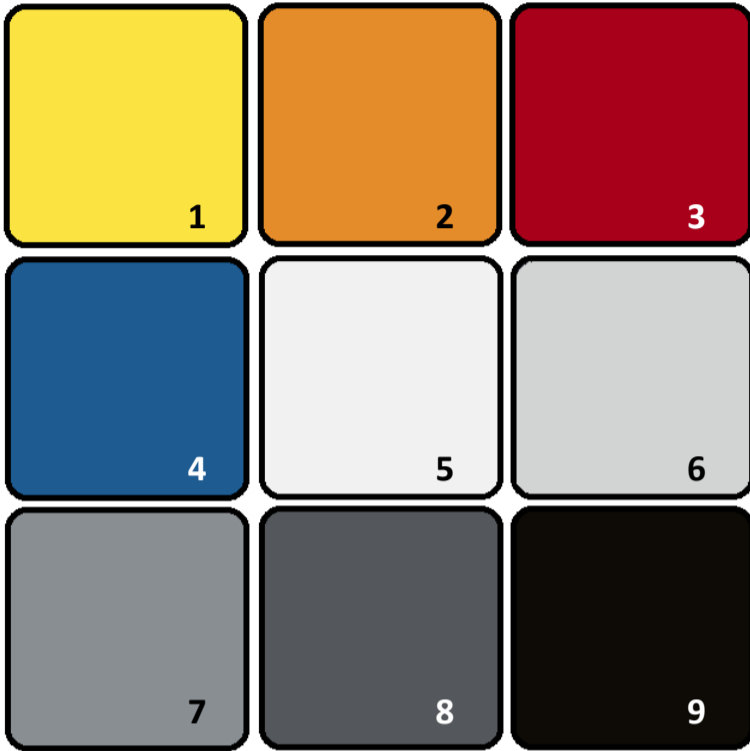

PACE

Inflatable Boats

Colour Options

HeyTex[®] PVC

Achilles[®] Hypalon

SeaTeak[®] EVA Flooring

Seat Cushion Fabric

Powder coat