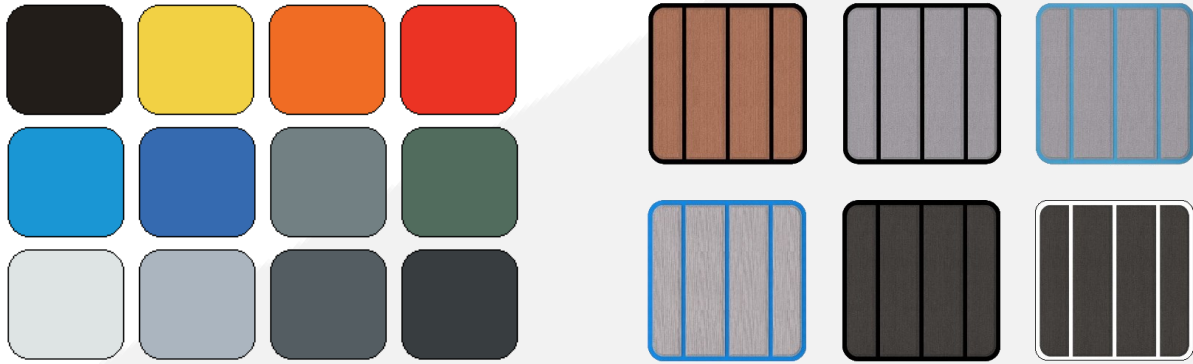

PACE

Pursuit Series

AVAILABLE TUBE AND FLOORING COLOURS
(Rubber or EVA foam)

P360

Coming 2024

P420

P470

P500

Coming 2024

P540

P580

www.PaceMarine.ca

Sales@PaceMarine.ca

2023 PACE Marine and Watersports